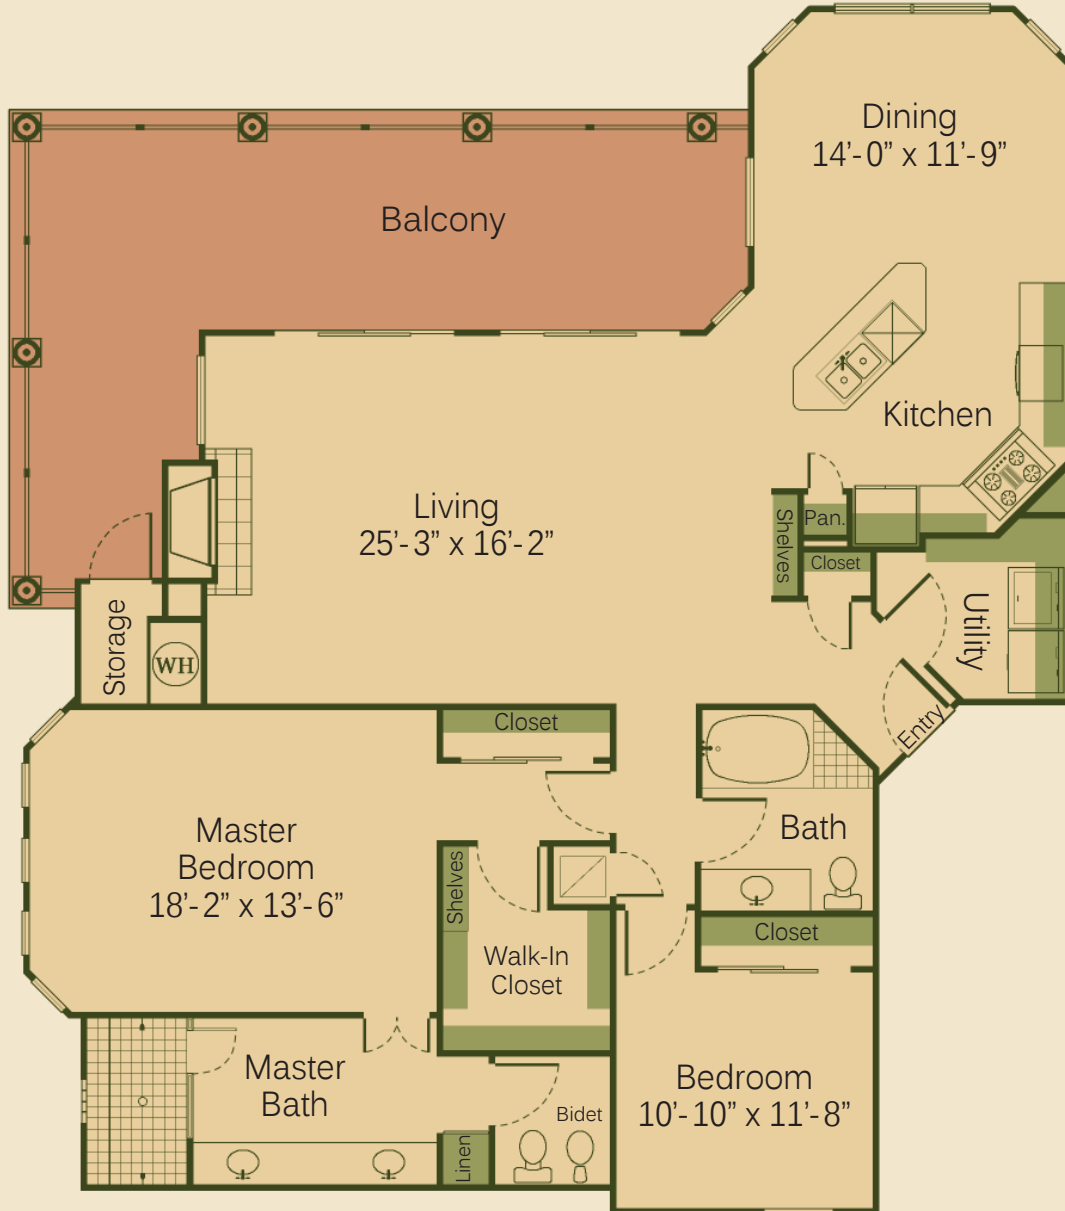

# MUIR LAKE

**2C** TWO BEDROOM, TWO BATH  
1,700 SQUARE FEET