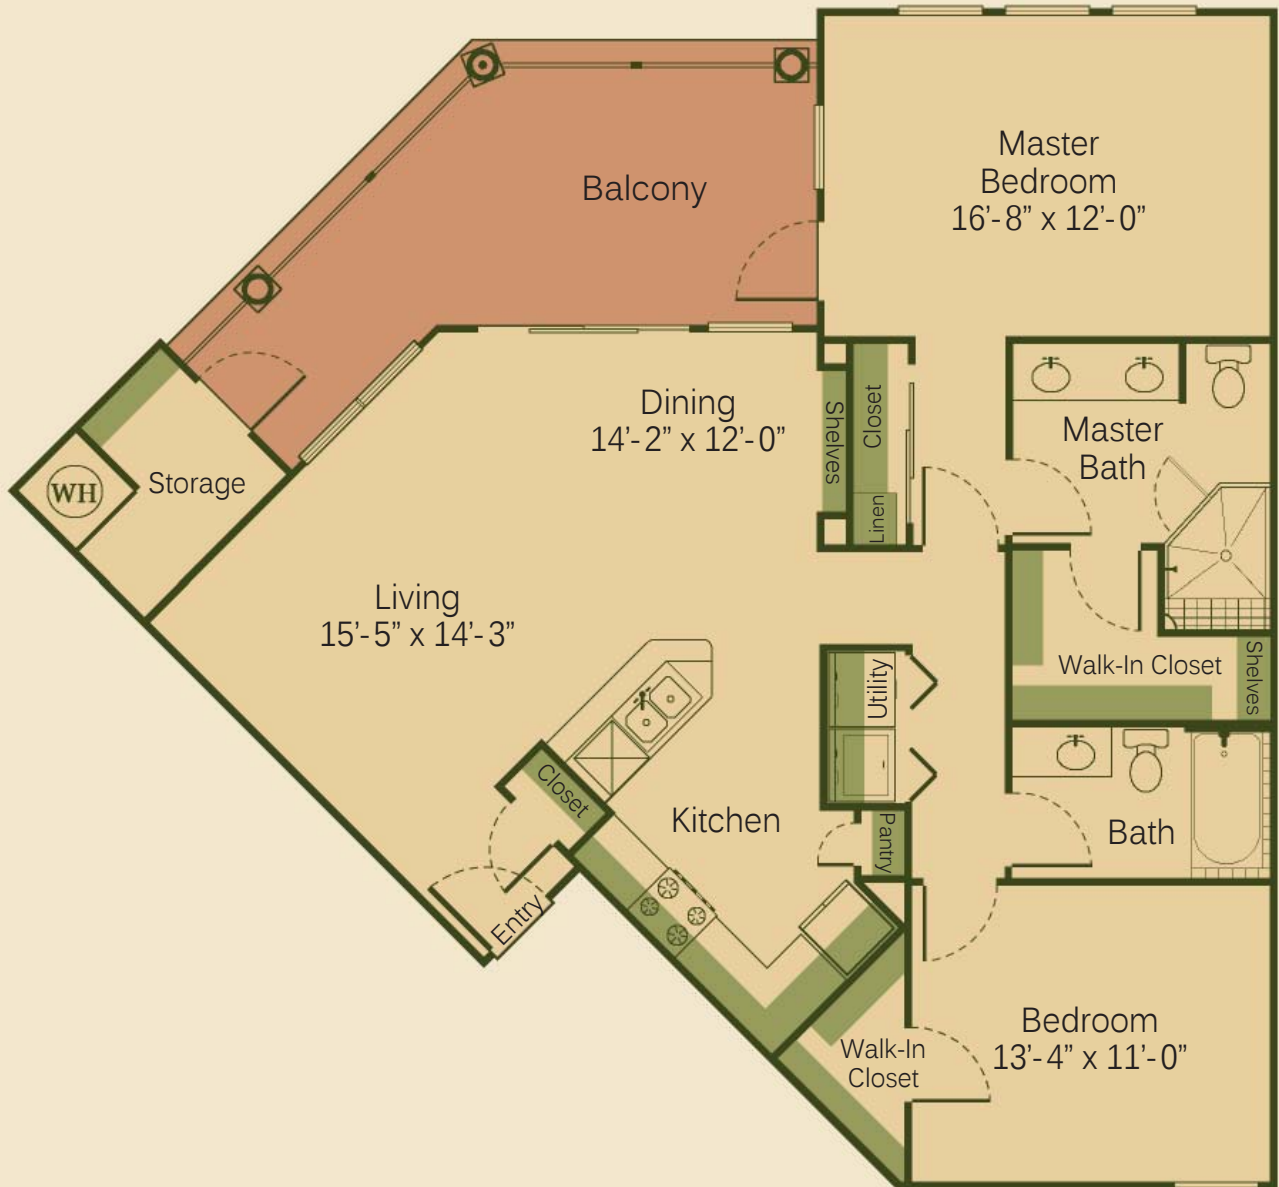

# MUIR LAKE

**2B** TWO BEDROOM, TWO BATH  
1,227 SQUARE FEET