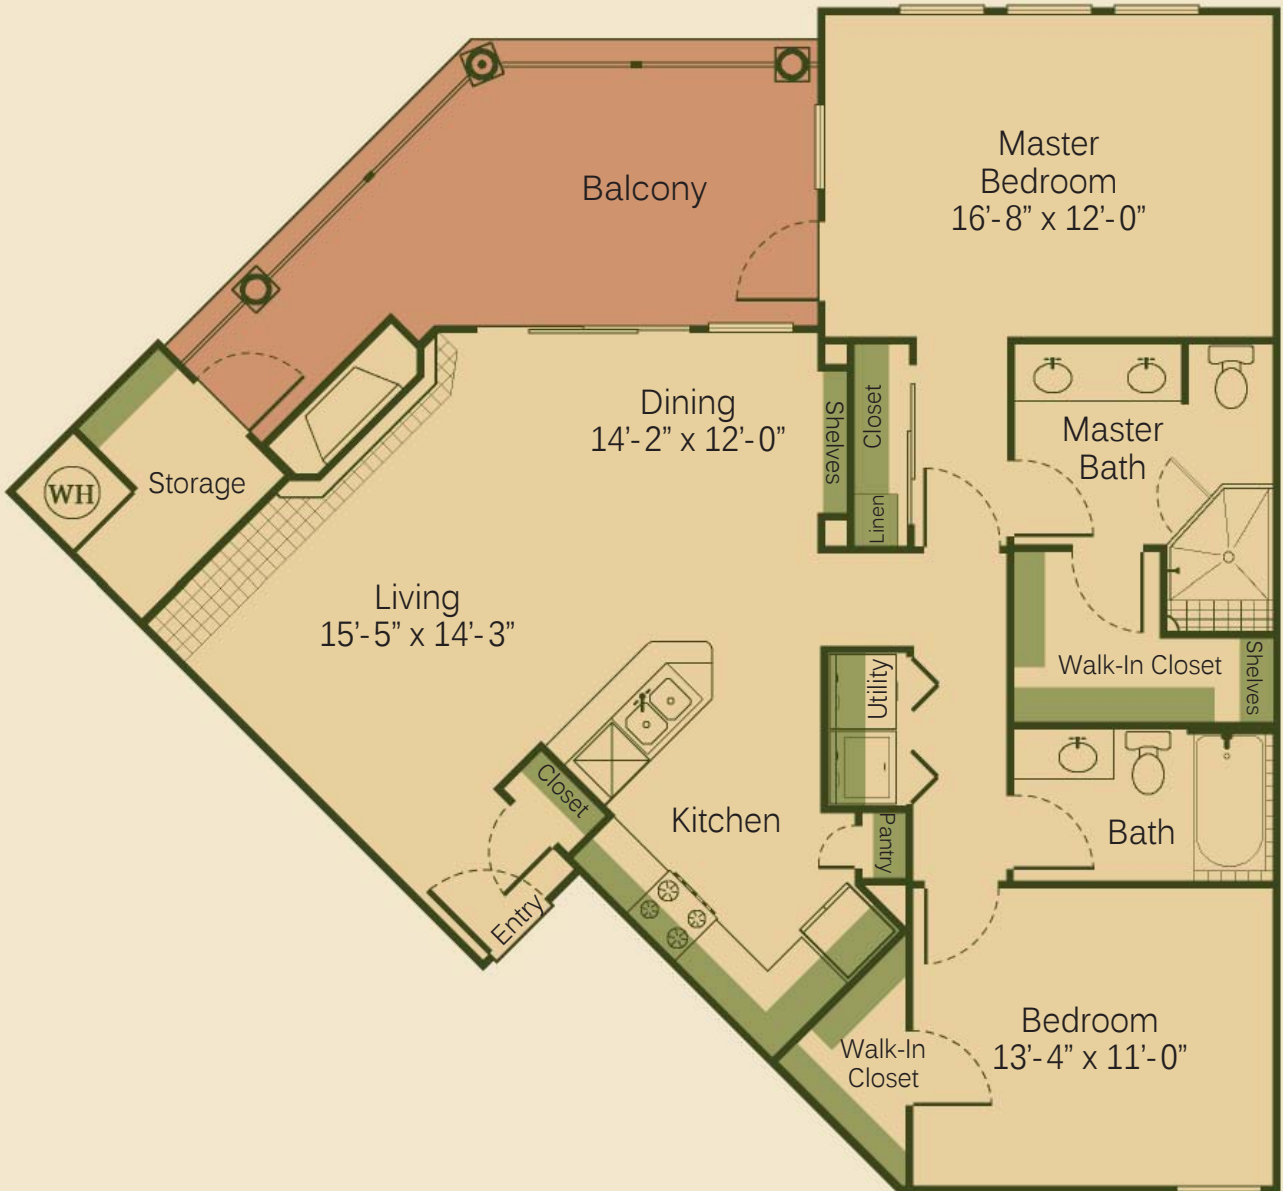

MUIR LAKE

2B-FP TWO BEDROOM, TWO BATH
1,238 SQUARE FEET