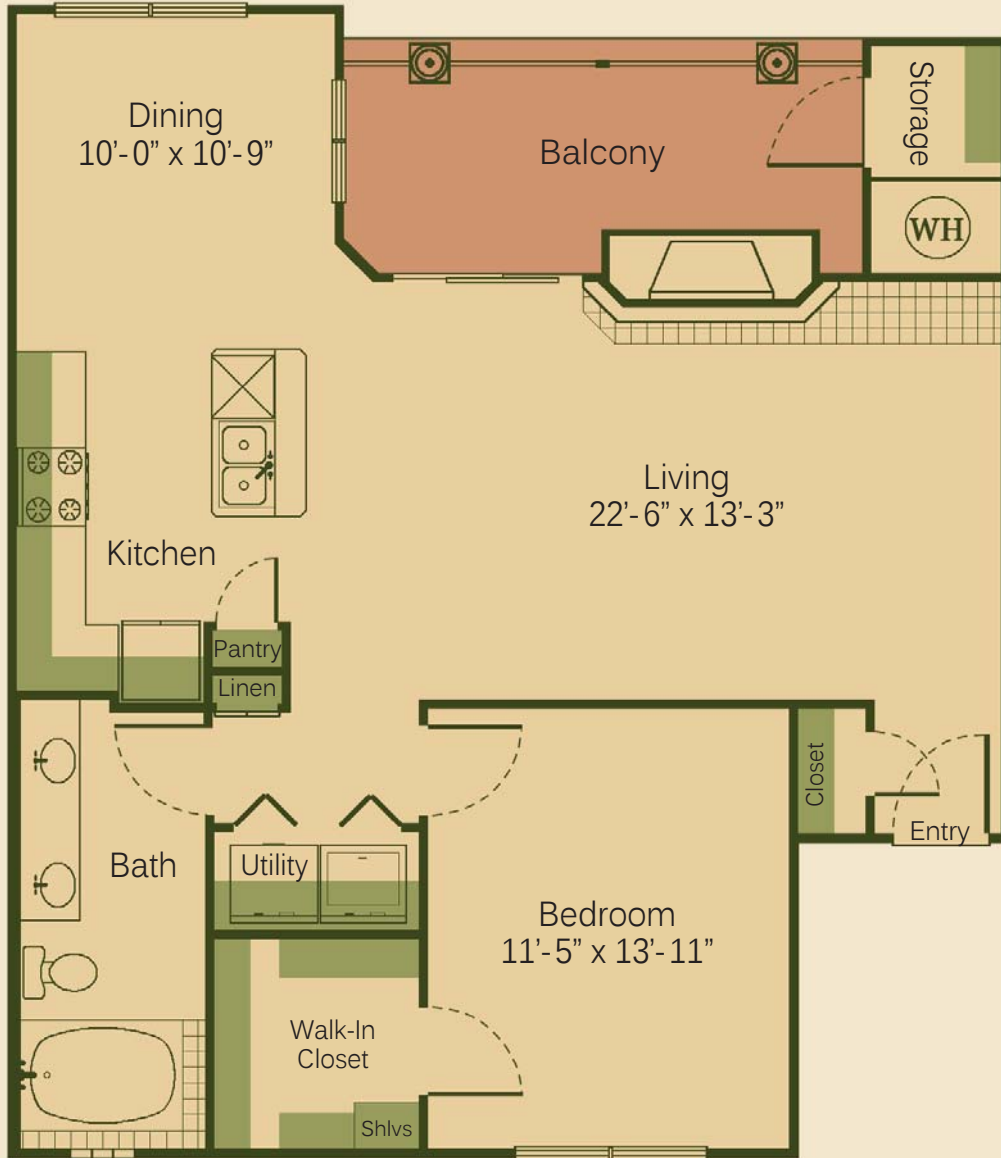

MUIR LAKE

1D-FP ONE BEDROOM, ONE BATH
922 SQUARE FEET