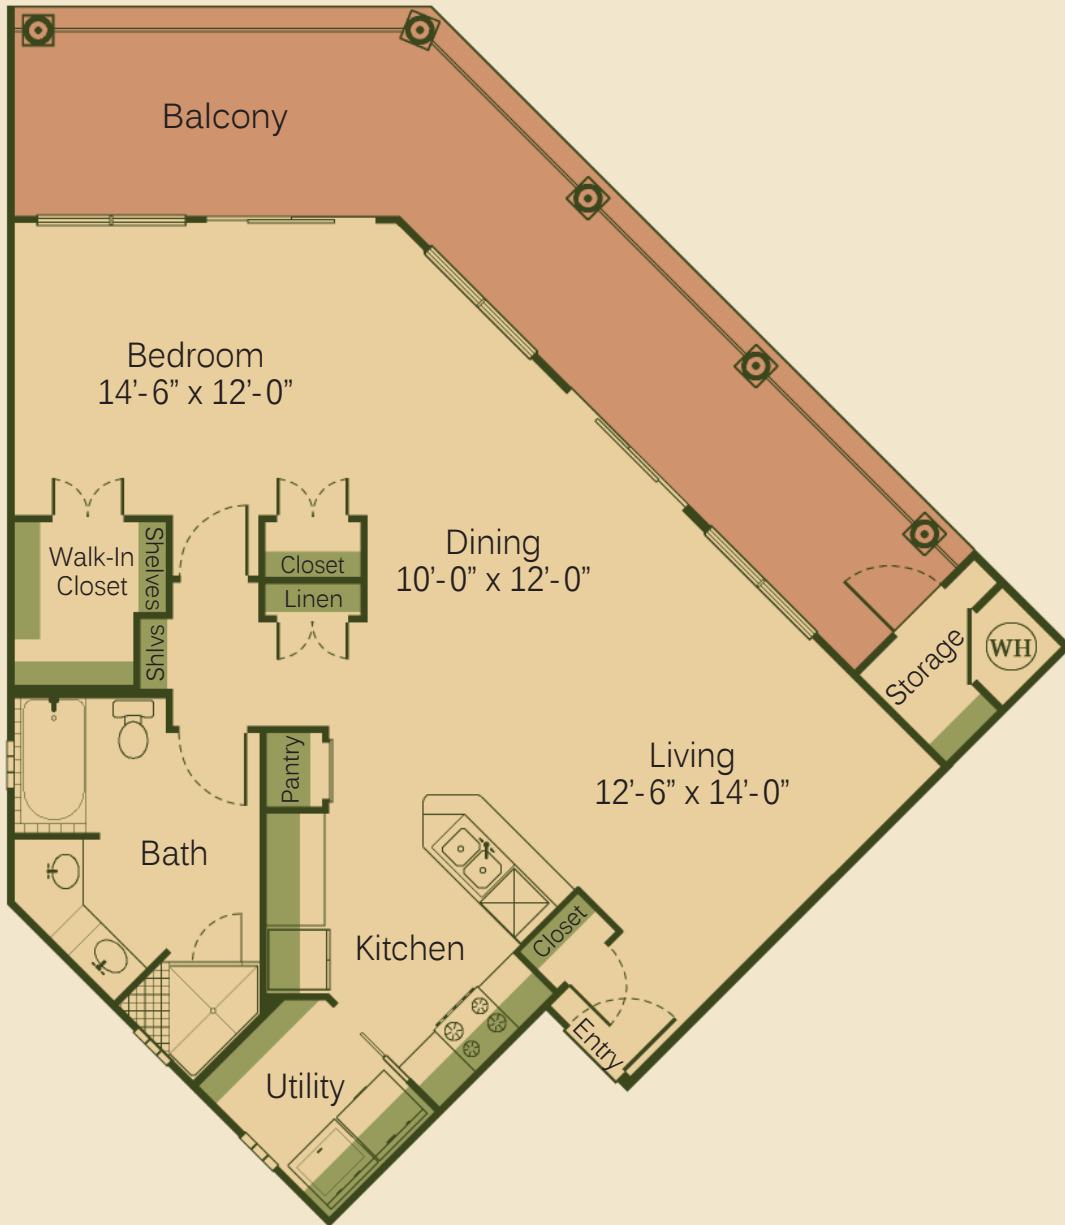

# MUIR LAKE

**1CD** ONE BEDROOM, ONE BATH  
1,032 SQUARE FEET