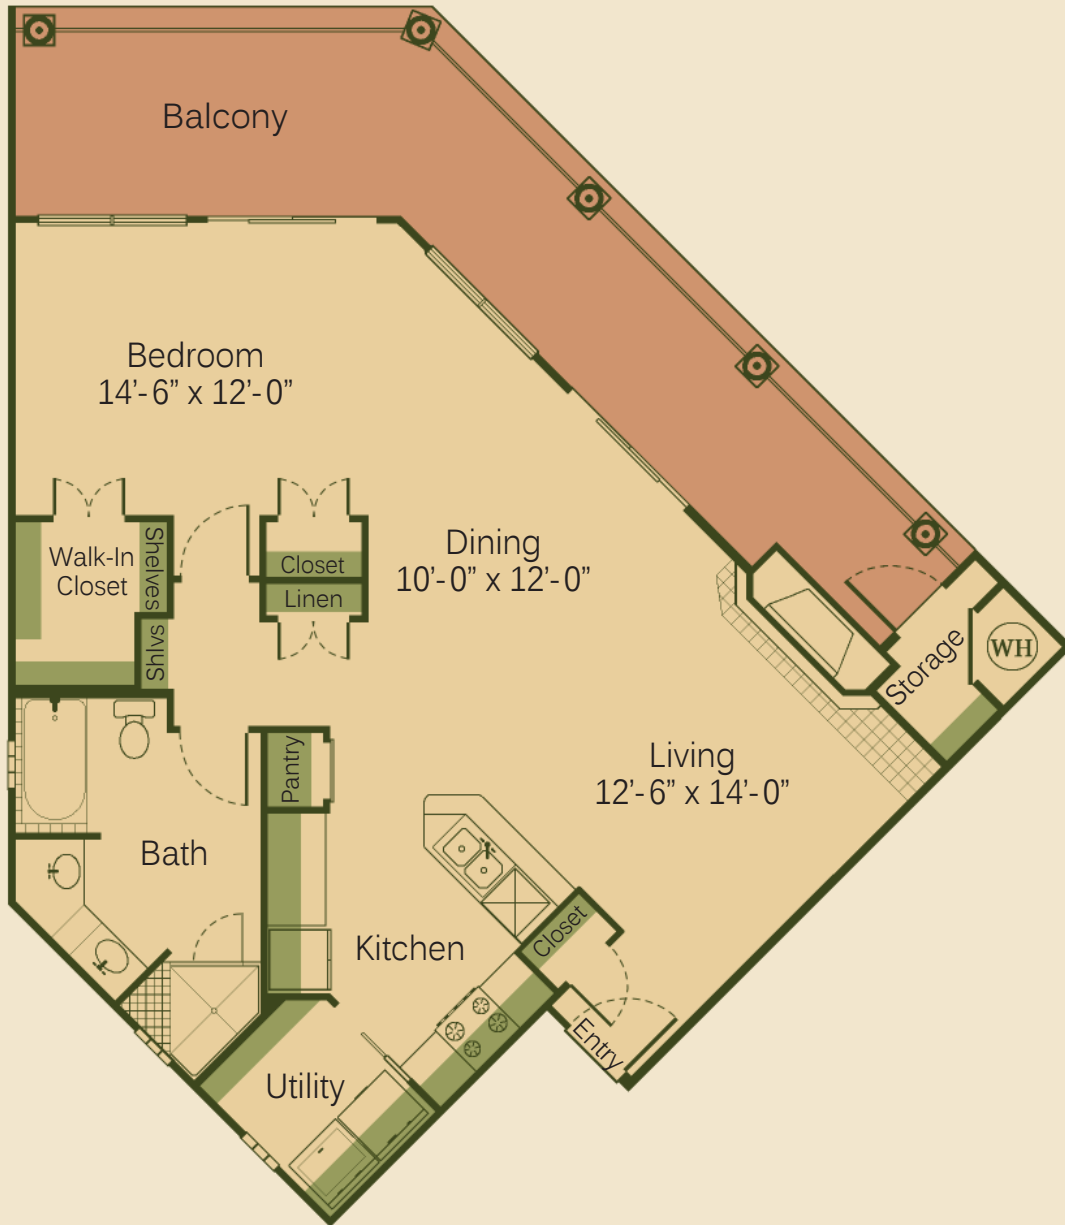

# MUIR LAKE

**1CD-FP** ONE BEDROOM, ONE BATH  
1,043 SQUARE FEET