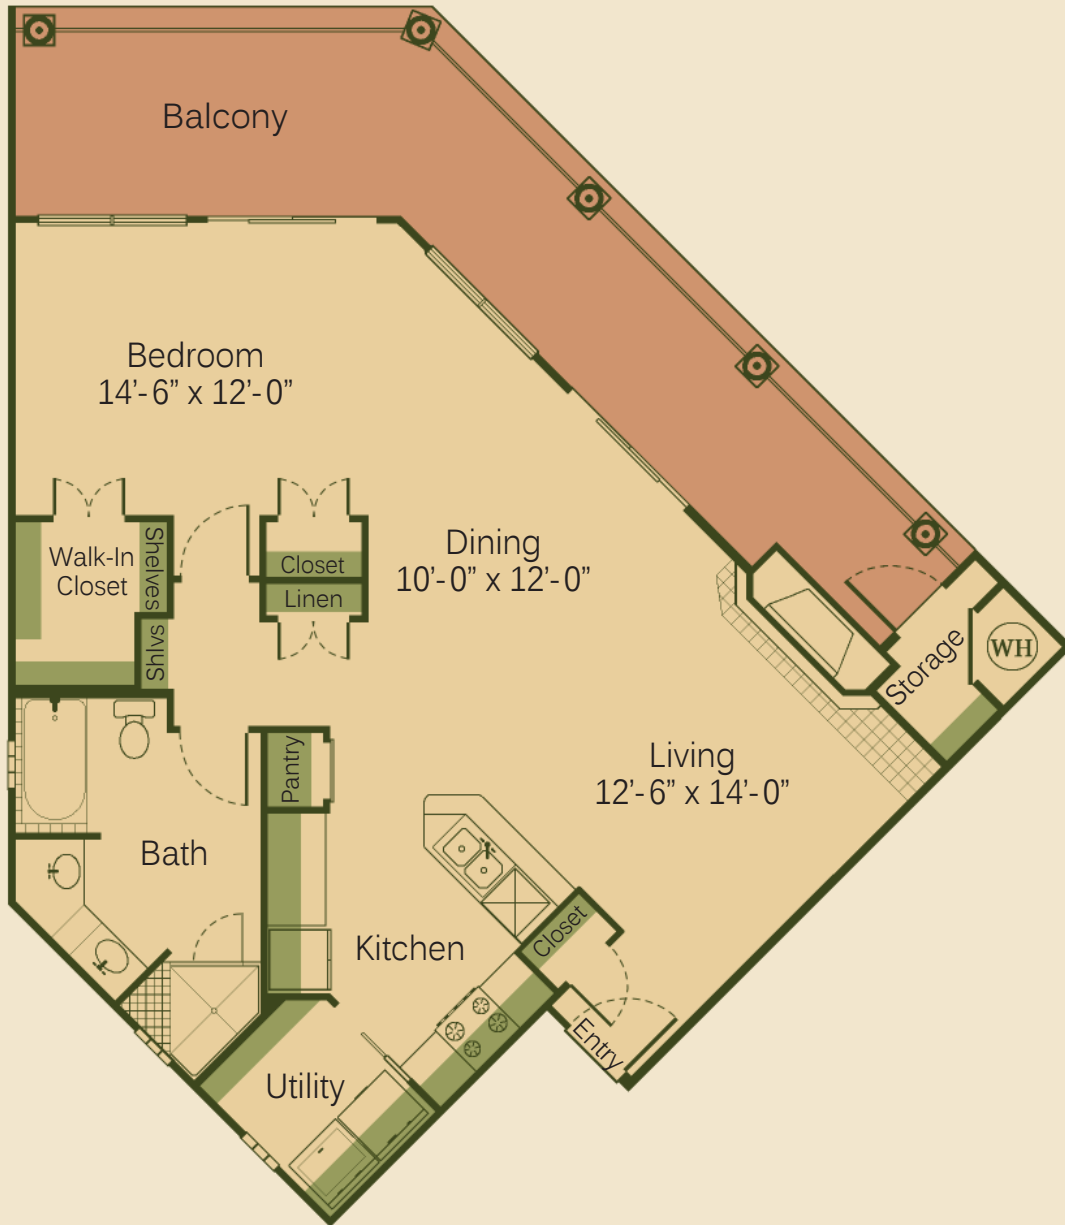

MUIR LAKE

1CD-FP ONE BEDROOM, ONE BATH
1,043 SQUARE FEET