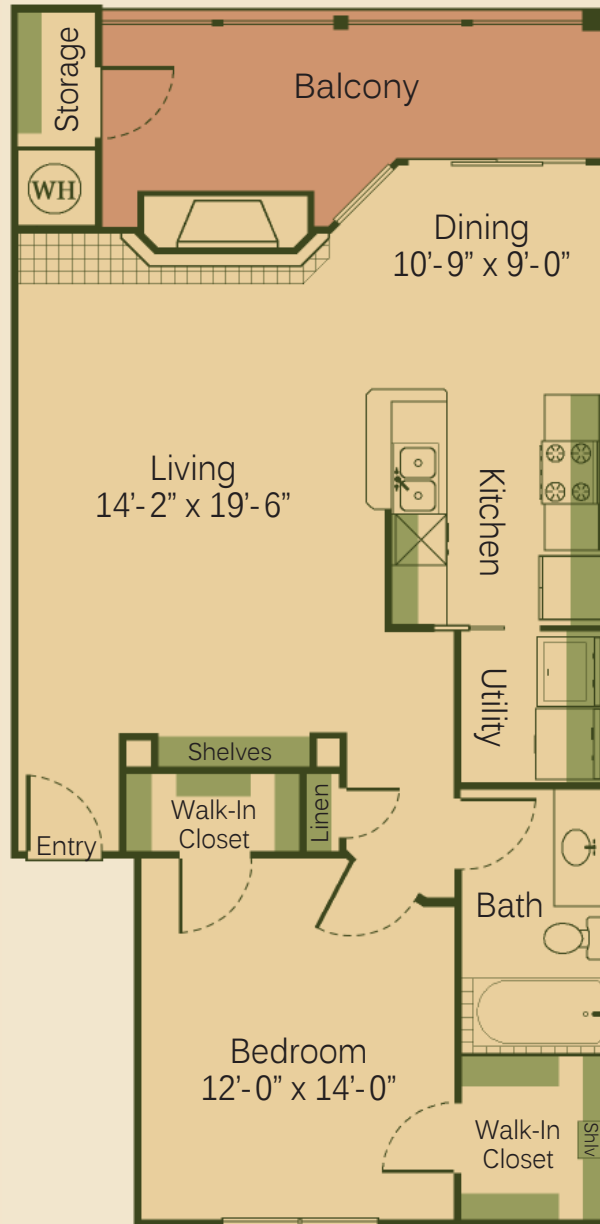

# MUIR LAKE

**1B-FP** ONE BEDROOM, ONE BATH  
888 SQUARE FEET