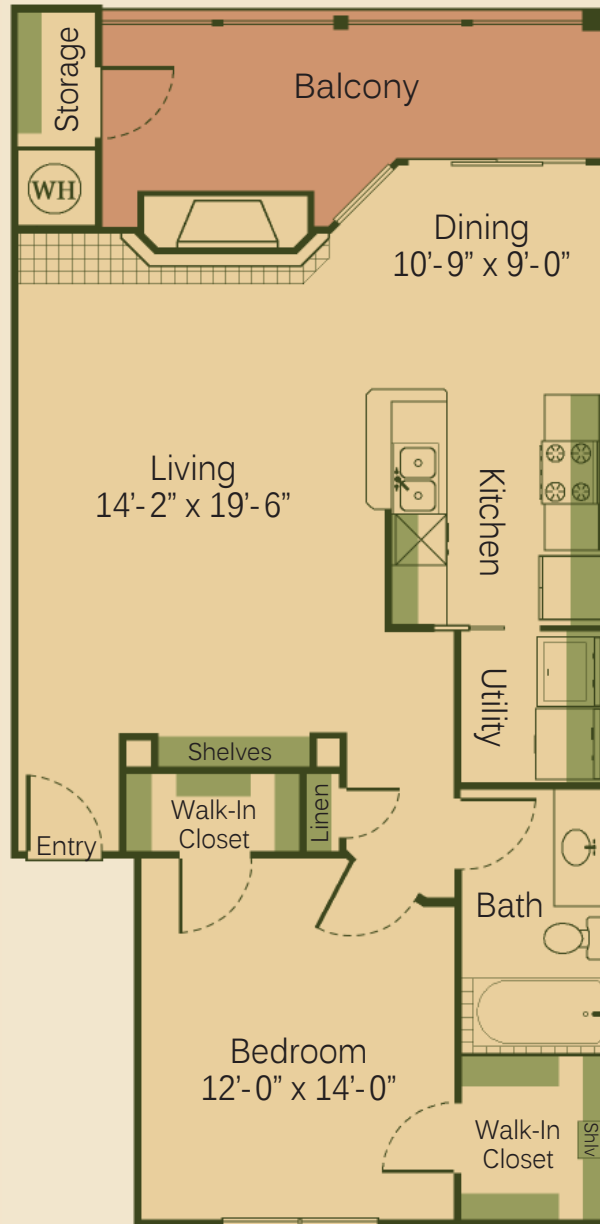

MUIR LAKE

1B-FP ONE BEDROOM, ONE BATH
888 SQUARE FEET